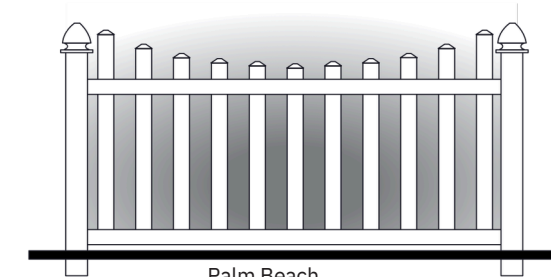

# PICKET FENCE

Atlantic

1.5" x 1.5" Straight Top Picket.  
Standard 3.25" spacing

Atlantic

1.5" x 1.5" Arched Top Picket.  
Standard 3.25" spacing

Atlantic

1.5" x 1.5" Scalloped Top Picket.  
Standard 3.25" spacing

Palm Beach

7/8" x 3" Straight Top Picket.  
Standard 3" spacing

Palm Beach

7/8" x 3" Arched Top Picket.  
Standard 3" spacing

Palm Beach

7/8" x 3" Scalloped Top Picket.  
Standard 3" spacing

# PICKET FENCE Options

7/8" x 1-1/2"  
PVC SPADE  
PICKET CAP

1-3/8" PVC  
SHARP  
PICKET CAP

7/8" x 3" PVC  
DOG EAR  
PICKET CAP

1-1/2" PVC  
SHARP PICKET  
CAP

1-3/8" PVC  
SHARP  
PICKET CAP

7/8" X 3" WELDED  
DOG EAR PICKET

# YARD FENCE

**PANAMA**  
1.5" x 1.5" Picket Yard Fence.  
Standard 3.25" spacing

**SEBRING**  
1.5" x 1.5" Picket Yard Fence.  
Standard 1.75" spacing

**DESTIN**  
7/8" x 3" & 7/8" x 6" Picket Yard Fence.  
Standard 2.75" spacing