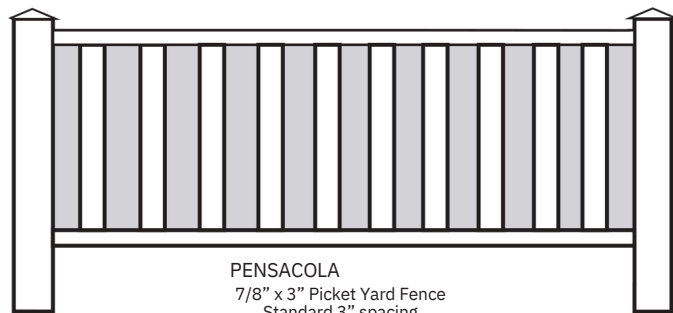

# YARD FENCE

**PANAMA**  
1.5" x 1.5" Picket Yard Fence.  
Standard 3.25" spacing

**SEBRING**  
1.5" x 1.5" Picket Yard Fence.  
Standard 1.75" spacing

**DESTIN**  
7/8" x 3" & 7/8" x 6" Picket Yard Fence.  
Standard 2.75" spacing

**PENSACOLA**  
7/8" x 3" Picket Yard Fence  
Standard 3" spacing