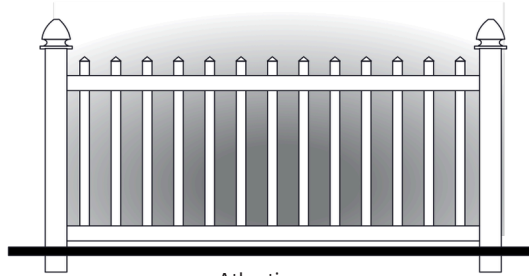

PICKET FENCE

Atlantic

1.5" x 1.5" Straight Top Picket.
Standard 3.25" spacing