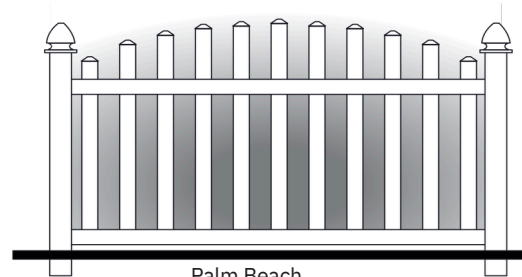

COCOA

Pickets: 7/8" X 6" & 7/8" X 3"  
Top & Bottom Rails: 1-1/2" X 5-1/2"  
Mid Rail: 2" X 3.5" (5' & 6' Only)  
Spacing: 3/4"

CLEARWATER

Pickets: 7/8" X 6"  
Rails: 2" X 3.5"  
Spacing: Overlap  
Heights: 4', 5', 6'

# PICKET FENCE

Atlantic

1.5" x 1.5" Straight Top Picket.  
Standard 3.25" spacing

Atlantic

1.5" x 1.5" Arched Top Picket.  
Standard 3.25" spacing

Atlantic

1.5" x 1.5" Scalloped Top Picket.  
Standard 3.25" spacing

Palm Beach

7/8" x 3" Straight Top Picket.  
Standard 3" spacing

Palm Beach

7/8" x 3" Arched Top Picket.  
Standard 3" spacing

Palm Beach

7/8" x 3" Scalloped Top Picket.  
Standard 3" spacing