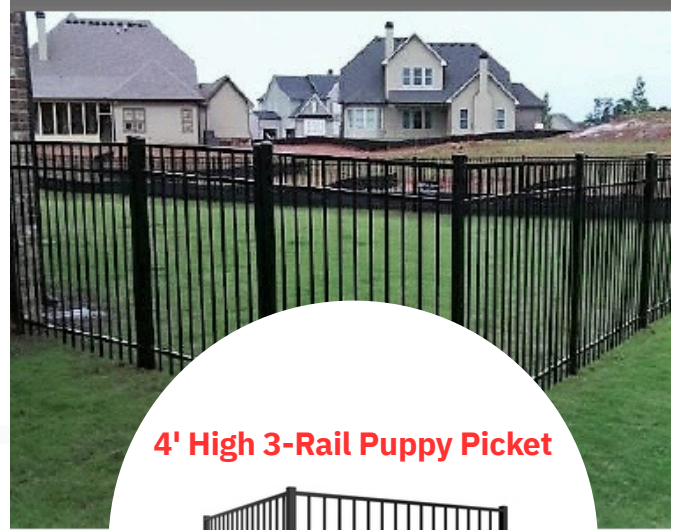

## ALUMINUM WOOD GATE FRAMES

Available for Standard or Horizontal Wood. Hinges are Part of the Frame. No 2 X 4 Lumber Required simply screw your wood to the frame. Light and Durable

In Stock Aluminum

**3-Rail Flat Top**  
Stock Available in 4', 5' and 6' Heights

**4' High 3-Rail Puppy Picket**

**54" High Double Picket to Mid Rail**

**4' High 2-Rail Pool Fence**

**4' High 3-Rail Spear Top**