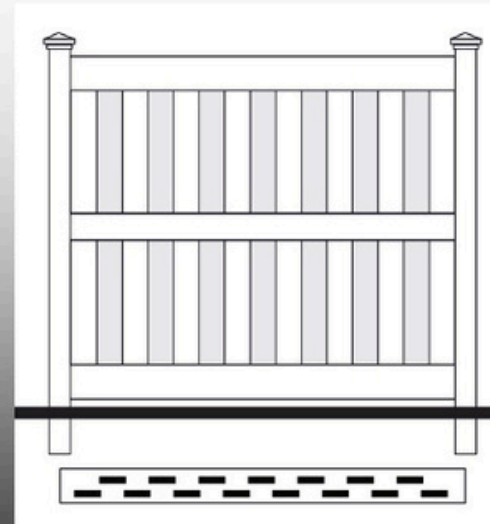

# SEMI-PRIVACY FENCE STYLES

Pickets: 7/8" X 6"  
Top & Bottom Rails: 1-1/2" X 5-1/2"  
Mid Rail: 2" X 3.5" (5' & 6' Only)  
Spacing: 3/4"  
Heights: 4', 5', 6'

VERO

Pickets: 7/8" X 3"  
Top & Bottom Rails: 1-1/2" X 5-1/2"  
Mid Rail: 2" X 3.5" (5' & 6' Only)  
Spacing: 3/4"  
Heights: 4', 5', 6'

COCOA

Pickets: 7/8" X 6" & 7/8" X 3"  
Top & Bottom Rails: 1-1/2" X 5-1/2"  
Mid Rail: 2" X 3.5" (5' & 6' Only)  
Spacing: 3/4"

CLEARWATER

Pickets: 7/8" X 6"  
Rails: 2" X 3.5"  
Spacing: Overlap  
Heights: 4', 5', 6'