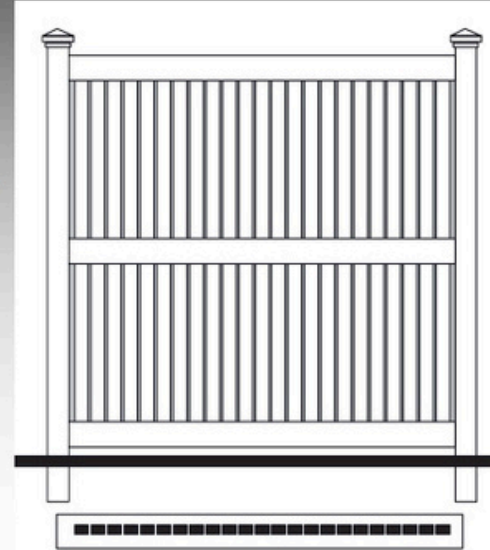

# POCKET RAIL PRIVACY FENCE

Pickets: 7/8" X 6"

Rails: 1-3/4" X 5-1/2"

Section Lengths: 6' & 8'

Heights: 4', 5', 6', 7', 8'

Colors: White or Tan

8' Section has Galvanized Insert in

## ACCENT OPTIONS

Angle Cut Picket-Top

Flat Picket-Top

Lattice-Top

# SEMI-PRIVACY FENCE STYLES

Pickets: 7/8" X 6"  
Top & Bottom Rails: 1-1/2" X 5-1/2"  
Mid Rail: 2" X 3.5" (5' & 6' Only)  
Spacing: 3/4"  
Heights: 4', 5', 6'

VERO

Pickets: 7/8" X 3"  
Top & Bottom Rails: 1-1/2" X 5-1/2"  
Mid Rail: 2" X 3.5" (5' & 6' Only)  
Spacing: 3/4"  
Heights: 4', 5', 6'