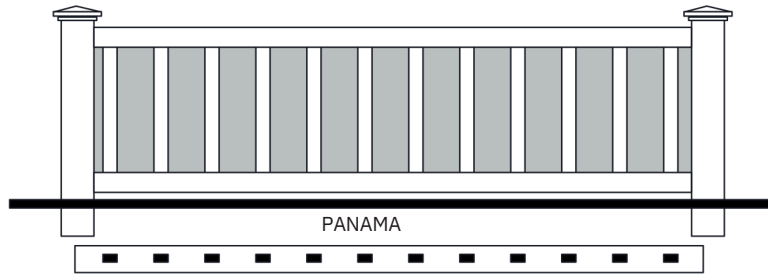

Palm Beach

7/8" x 3" Straight Top Picket.  
Standard 3" spacing

Palm Beach

7/8" x 3" Arched Top Picket.  
Standard 3" spacing

Palm Beach

7/8" x 3" Scalloped Top Picket.  
Standard 3" spacing

# PICKET FENCE Options

7/8" x 1-1/2"  
PVC SPADE  
PICKET CAP

1-3/8" PVC  
SHARP  
PICKET CAP

7/8" x 3" PVC  
DOG EAR  
PICKET CAP

1-1/2" PVC  
SHARP PICKET  
CAP

1-3/8" PVC  
SHARP  
PICKET CAP

7/8" X 3" WELDED  
DOG EAR PICKET

# YARD FENCE

**PANAMA**  
1.5" x 1.5" Picket Yard Fence.  
Standard 3.25" spacing

**SEBRING**  
1.5" x 1.5" Picket Yard Fence.  
Standard 1.75" spacing

**DESTIN**  
7/8" x 3" & 7/8" x 6" Picket Yard Fence.  
Standard 2.75" spacing