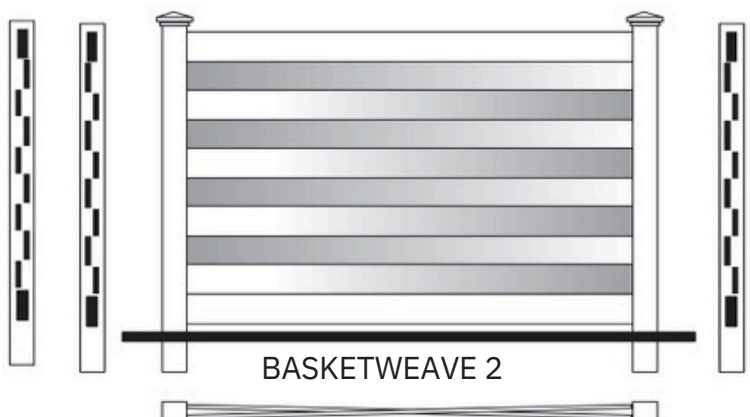

BASKETWEAVE 2