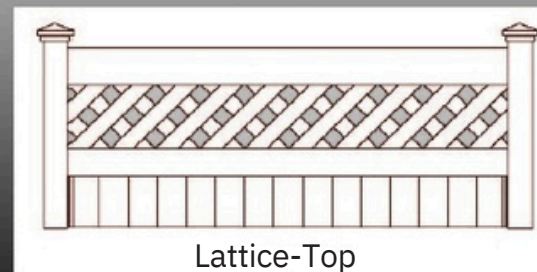

# POCKET RAIL PRIVACY FENCE

Pickets: 7/8" X 6"

Rails: 1-3/4" X 5-1/2"

Section Lengths: 6' & 8'

Heights: 4', 5', 6', 7', 8'

Colors: White or Tan

8' Section has Galvanized Insert in

## ACCENT OPTIONS

Angle Cut Picket-Top

Flat Picket-Top

Lattice-Top