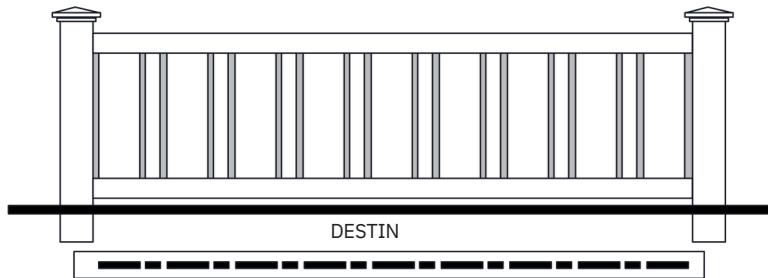

Palm Beach

7/8" x 3" Straight Top Picket.  
Standard 3" spacing

Palm Beach

7/8" x 3" Arched Top Picket.  
Standard 3" spacing

Palm Beach

7/8" x 3" Scalloped Top Picket.  
Standard 3" spacing

# PICKET FENCE Options

7/8" x 1-1/2"  
PVC SPADE  
PICKET CAP

1-3/8" PVC  
SHARP  
PICKET CAP

7/8" x 3" PVC  
DOG EAR  
PICKET CAP

1-1/2" PVC  
SHARP PICKET  
CAP

1-3/8" PVC  
SHARP  
PICKET CAP

7/8" X 3" WELDED  
DOG EAR PICKET

# YARD FENCE

**PANAMA**  
1.5" x 1.5" Picket Yard Fence.  
Standard 3.25" spacing

**SEBRING**  
1.5" x 1.5" Picket Yard Fence.  
Standard 1.75" spacing

**DESTIN**  
7/8" x 3" & 7/8" x 6" Picket Yard Fence.  
Standard 2.75" spacing