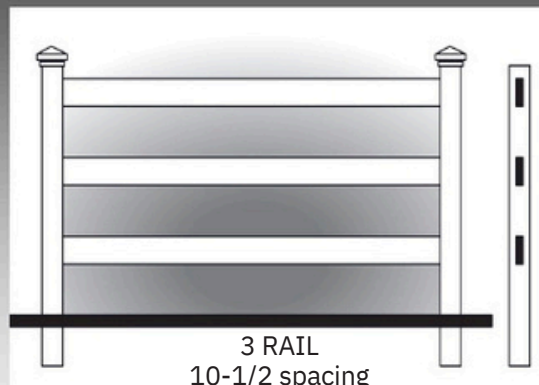

# Traditional Cap Upgrades

**Classic Cap**  
4" or 5" Options available.

**New England Cap**  
4" or 5" Options available.

**Pyramid Cap**  
4" or 5" Options available.

**Gothic Cap**  
4" or 5" Options available.

# RANCH RAIL

2 RAIL  
10-1/2" spacing  
Post spacing 8' on center, fence height 36"

4 RAIL  
9" spacing  
Post spacing 8' on center, fence height 60"

3 RAIL  
10-1/2 spacing  
Post spacing 8' on center, fence height 50"