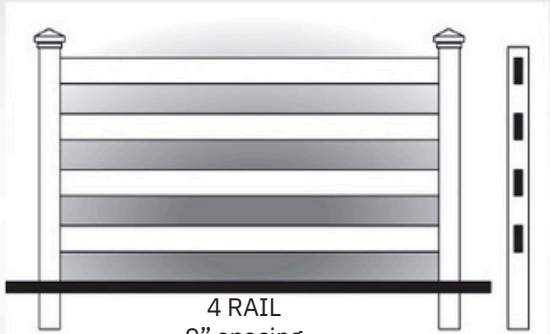

4 RAIL
9" spacing
Post spacing 8' on center, fence height 60"