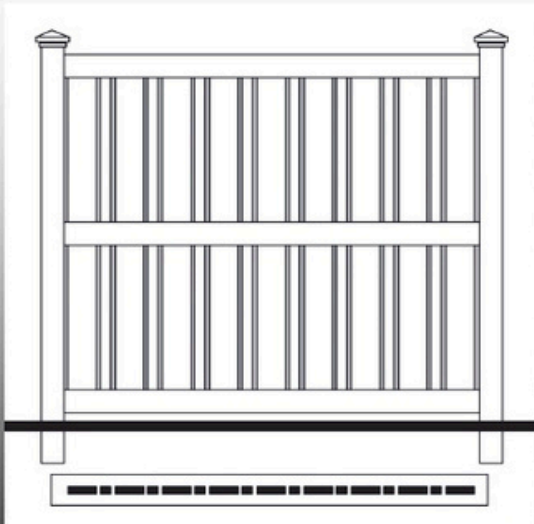

# SEMI-PRIVACY FENCE STYLES

Pickets: 7/8" X 6"  
Top & Bottom Rails: 1-1/2" X 5-1/2"  
Mid Rail: 2" X 3.5" (5' & 6' Only)  
Spacing: 3/4"  
Heights: 4', 5', 6'

VERO

Pickets: 7/8" X 3"  
Top & Bottom Rails: 1-1/2" X 5-1/2"  
Mid Rail: 2" X 3.5" (5' & 6' Only)  
Spacing: 3/4"  
Heights: 4', 5', 6'

COCOA

Pickets: 7/8" X 6" & 7/8" X 3"  
Top & Bottom Rails: 1-1/2" X 5-1/2"  
Mid Rail: 2" X 3.5" (5' & 6' Only)  
Spacing: 3/4"

CLEARWATER

Pickets: 7/8" X 6"  
Rails: 2" X 3.5"  
Spacing: Overlap  
Heights: 4', 5', 6'