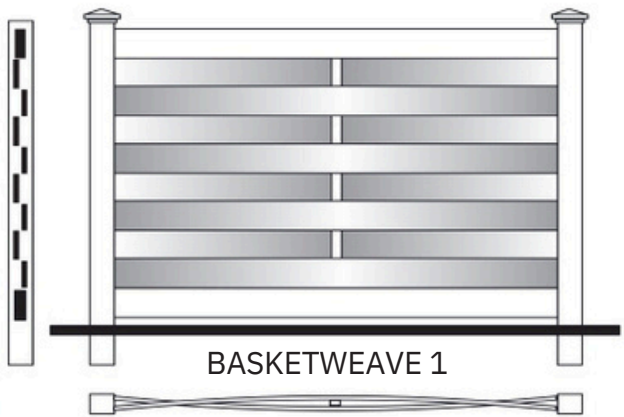

BASKETWEAVE FENCE

BASKETWEAVE 1