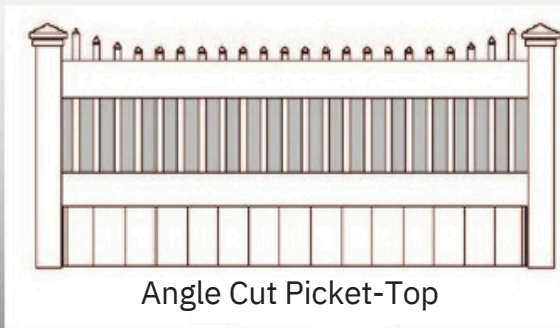

# POCKET RAIL PRIVACY FENCE

Pickets: 7/8" X 6"

Rails: 1-3/4" X 5-1/2"

Section Lengths: 6' & 8'

Heights: 4', 5', 6', 7', 8'

Colors: White or Tan

8' Section has Galvanized Insert in

## ACCENT OPTIONS

Angle Cut Picket-Top

Flat Picket-Top

Lattice-Top