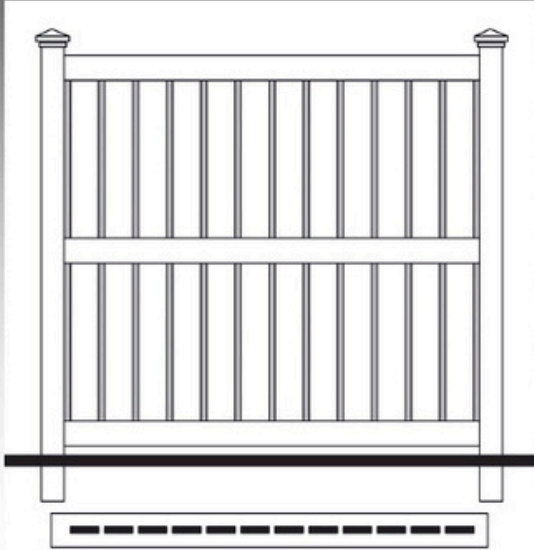

# POCKET RAIL PRIVACY FENCE

Pickets: 7/8" X 6"

Rails: 1-3/4" X 5-1/2"

Section Lengths: 6' & 8'

Heights: 4', 5', 6', 7', 8'

Colors: White or Tan

8' Section has Galvanized Insert in

## ACCENT OPTIONS

Angle Cut Picket-Top

Flat Picket-Top

Lattice-Top

# SEMI-PRIVACY FENCE STYLES

Pickets: 7/8" X 6"  
Top & Bottom Rails: 1-1/2" X 5-1/2"  
Mid Rail: 2" X 3.5" (5' & 6' Only)  
Spacing: 3/4"  
Heights: 4', 5', 6'

VERO

Pickets: 7/8" X 3"  
Top & Bottom Rails: 1-1/2" X 5-1/2"  
Mid Rail: 2" X 3.5" (5' & 6' Only)  
Spacing: 3/4"  
Heights: 4', 5', 6'