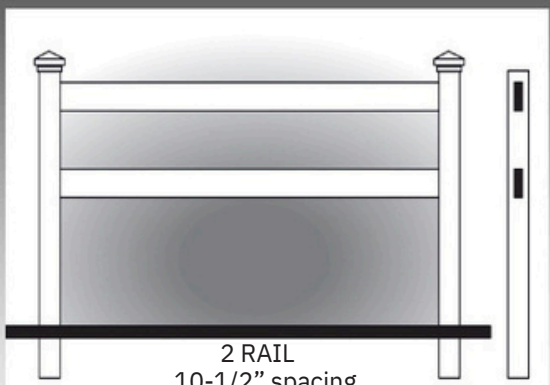

# Traditional Cap Upgrades

**Classic Cap**  
4" or 5" Options available.

**New England Cap**  
4" or 5" Options available.

**Pyramid Cap**  
4" or 5" Options available.

**Gothic Cap**  
4" or 5" Options available.

# RANCH RAIL

2 RAIL  
10-1/2" spacing  
Post spacing 8' on center, fence height 36"

4 RAIL  
9" spacing  
Post spacing 8' on center, fence height 60"

3 RAIL  
10-1/2 spacing  
Post spacing 8' on center, fence height 50"