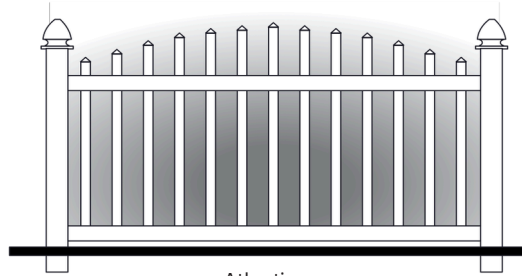

COCOA

Pickets: 7/8" X 6" & 7/8" X 3"  
Top & Bottom Rails: 1-1/2" X 5-1/2"  
Mid Rail: 2" X 3.5" (5' & 6' Only)  
Spacing: 3/4"

CLEARWATER

Pickets: 7/8" X 6"  
Rails: 2" X 3.5"  
Spacing: Overlap  
Heights: 4', 5', 6'

SHADOWBOX

# PICKET FENCE

Atlantic

1.5" x 1.5" Straight Top Picket.  
Standard 3.25" spacing

Atlantic

1.5" x 1.5" Arched Top Picket.  
Standard 3.25" spacing

Atlantic

1.5" x 1.5" Scalloped Top Picket.  
Standard 3.25" spacing

Palm Beach

7/8" x 3" Straight Top Picket.  
Standard 3" spacing

Palm Beach

7/8" x 3" Arched Top Picket.  
Standard 3" spacing

Palm Beach

7/8" x 3" Scalloped Top Picket.  
Standard 3" spacing