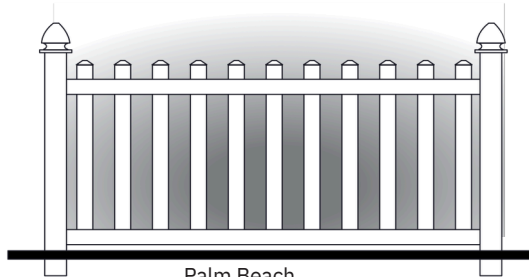

# PICKET FENCE

Atlantic

1.5" x 1.5" Straight Top Picket.  
Standard 3.25" spacing

Atlantic

1.5" x 1.5" Arched Top Picket.  
Standard 3.25" spacing

Atlantic

1.5" x 1.5" Scalloped Top Picket.  
Standard 3.25" spacing

Palm Beach

7/8" x 3" Straight Top Picket.  
Standard 3" spacing

Palm Beach

7/8" x 3" Arched Top Picket.  
Standard 3" spacing

Palm Beach

7/8" x 3" Scalloped Top Picket.  
Standard 3" spacing