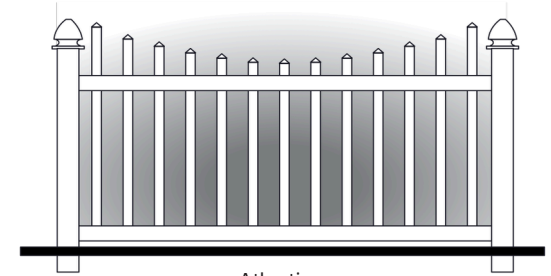

# PICKET FENCE

Atlantic

1.5" x 1.5" Straight Top Picket.  
Standard 3.25" spacing

Atlantic

1.5" x 1.5" Arched Top Picket.  
Standard 3.25" spacing

Atlantic

1.5" x 1.5" Scalloped Top Picket.  
Standard 3.25" spacing

Palm Beach

7/8" x 3" Straight Top Picket.  
Standard 3" spacing

Palm Beach

7/8" x 3" Arched Top Picket.  
Standard 3" spacing

Palm Beach

7/8" x 3" Scalloped Top Picket.  
Standard 3" spacing