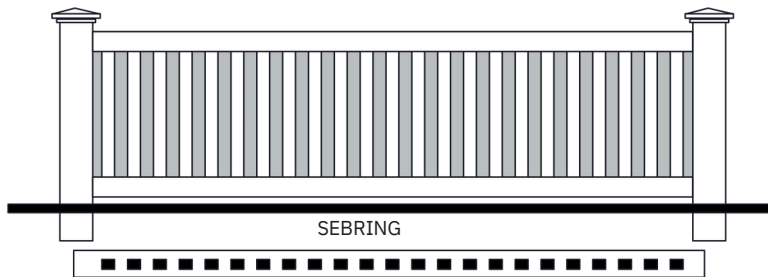

Palm Beach

7/8" x 3" Straight Top Picket.  
Standard 3" spacing

Palm Beach

7/8" x 3" Arched Top Picket.  
Standard 3" spacing

Palm Beach

7/8" x 3" Scalloped Top Picket.  
Standard 3" spacing

# PICKET FENCE Options

7/8" x 1-1/2"  
PVC SPADE  
PICKET CAP

1-3/8" PVC  
SHARP  
PICKET CAP

7/8" x 3" PVC  
DOG EAR  
PICKET CAP

1-1/2" PVC  
SHARP PICKET  
CAP

1-3/8" PVC  
SHARP  
PICKET CAP

7/8" X 3" WELDED  
DOG EAR PICKET

# YARD FENCE

**PANAMA**  
1.5" x 1.5" Picket Yard Fence.  
Standard 3.25" spacing

**SEBRING**  
1.5" x 1.5" Picket Yard Fence.  
Standard 1.75" spacing

**DESTIN**  
7/8" x 3" & 7/8" x 6" Picket Yard Fence.  
Standard 2.75" spacing