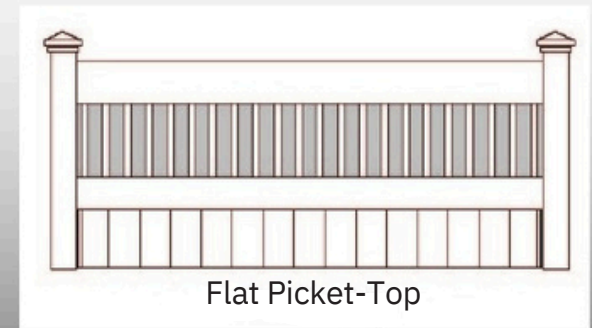

# POCKET RAIL PRIVACY FENCE

Pickets: 7/8" X 6"

Rails: 1-3/4" X 5-1/2"

Section Lengths: 6' & 8'

Heights: 4', 5', 6', 7', 8'

Colors: White or Tan

8' Section has Galvanized Insert in

## ACCENT OPTIONS

Angle Cut Picket-Top

Flat Picket-Top

Lattice-Top

# SEMI-PRIVACY FENCE STYLES

Pickets: 7/8" X 6"  
Top & Bottom Rails: 1-1/2" X 5-1/2"  
Mid Rail: 2" X 3.5" (5' & 6' Only)  
Spacing: 3/4"  
Heights: 4', 5', 6'

VERO

Pickets: 7/8" X 3"  
Top & Bottom Rails: 1-1/2" X 5-1/2"  
Mid Rail: 2" X 3.5" (5' & 6' Only)  
Spacing: 3/4"  
Heights: 4', 5', 6'